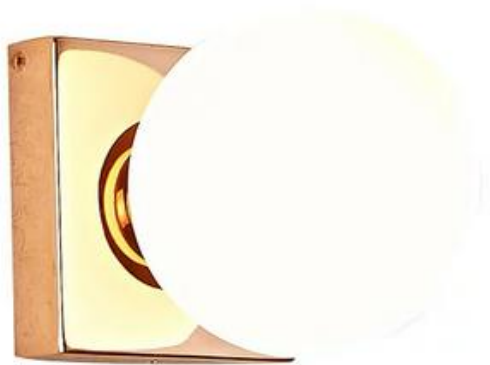

Dining Room Wall Lamp

Jowin lighting is a large-scale Dining Room Wall Lamp manufacturer and supplier in China. We use high-quality materials and processes, including lampshades, crystals, metals, and electroplating. From raw materials to semi-finished products to finished products, all products undergo strict quality testing before being packaged and shipped.

Product Introduction

High quality Dining Room Wall Lamp is offered by China manufacturers Jowin Lighting. Buy Dining Room Wall Lamp which is of high quality directly with low price.

Wall lamp JB4141-01 G+WH

This wall lamp JB4141-01 G+WH sample test is welcome. Our main products are table lamp, floor lamp, pendant lamp, wall lamp, ceiling lamp, chandelier, all kinds of lamp shade, crystal art craft etc.

Dining Room Wall Lamp Parameter (Specification)

Light Source: G9 1×Max 28W

Size: D100*125mm

Material: Glass+Iron

Color: rose gold metal + cognac glass/rose gold metal + opal white glass

Dining Room Wall Lamp Feature And Application

This wall lamp JB4141-01 G+WH using traditional round glass, range of application as living room, bedroom, dinner room, restaurant, hotel, etc.

Dining Room Wall Lamp Details